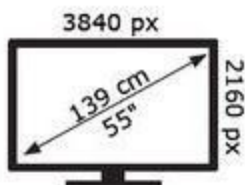

# ENERG

FINLUX

55-FUD-7061

**82** kWh/1000h

ABCDEF **G**

**123** kWh/1000h

50549489